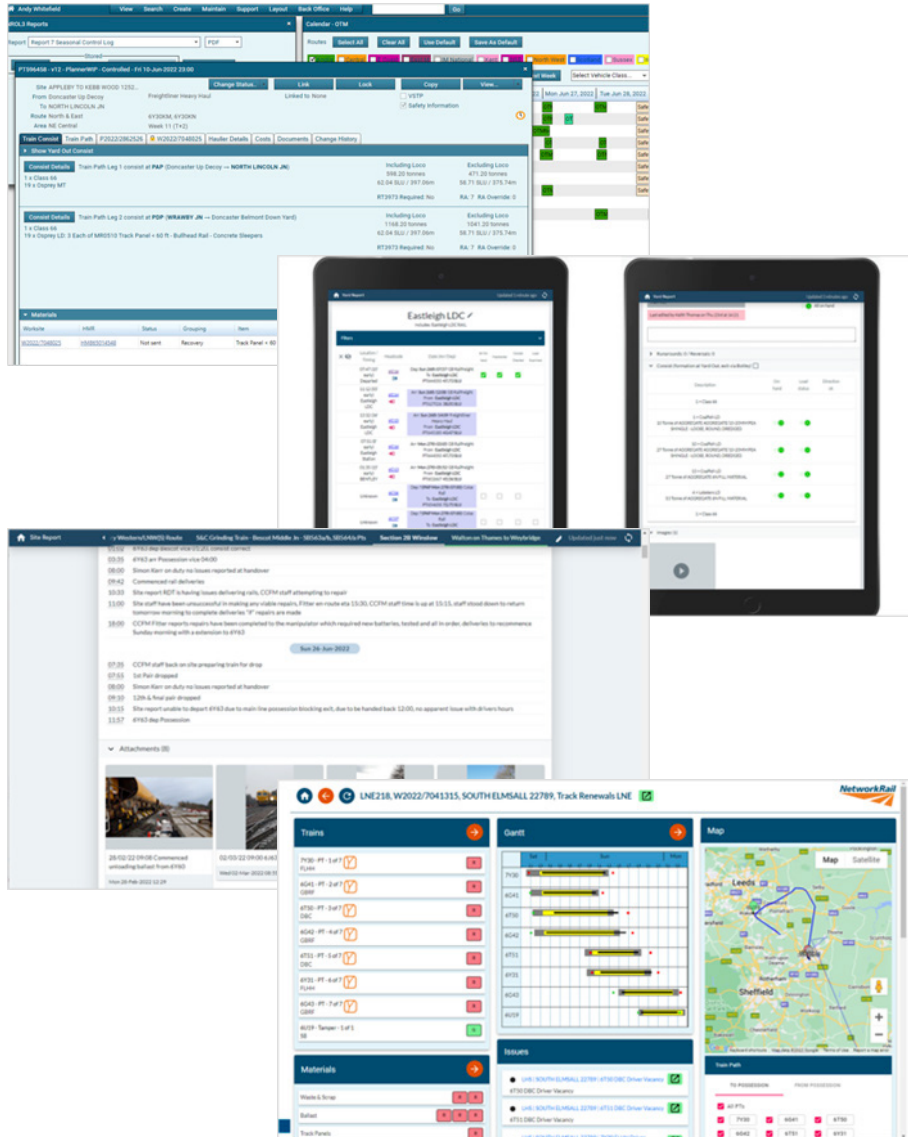

## Network Rail Online Logistics

# Smarter Planning, Stronger Collaboration, Better Rail Operations.

NROL, designed and maintained by Intelliscope, supports the delivery of heavy materials and equipment for Network Rail's (NR) rail infrastructure maintenance and engineering teams. It facilitates planning, 24/7 control and performance reviews.

NROL enhances collaboration, visibility, and efficiency, integrating with many other NR systems.

## FEATURES

- Integrated planning platform
- Applications optimised for mobile use
- Varied delivery service management
- Available 24/7
- User accessibility
- Multimedia support
- Cost management
- Seamless system integration with other NR systems
- Materials catalogue
- Comprehensive reporting capabilities